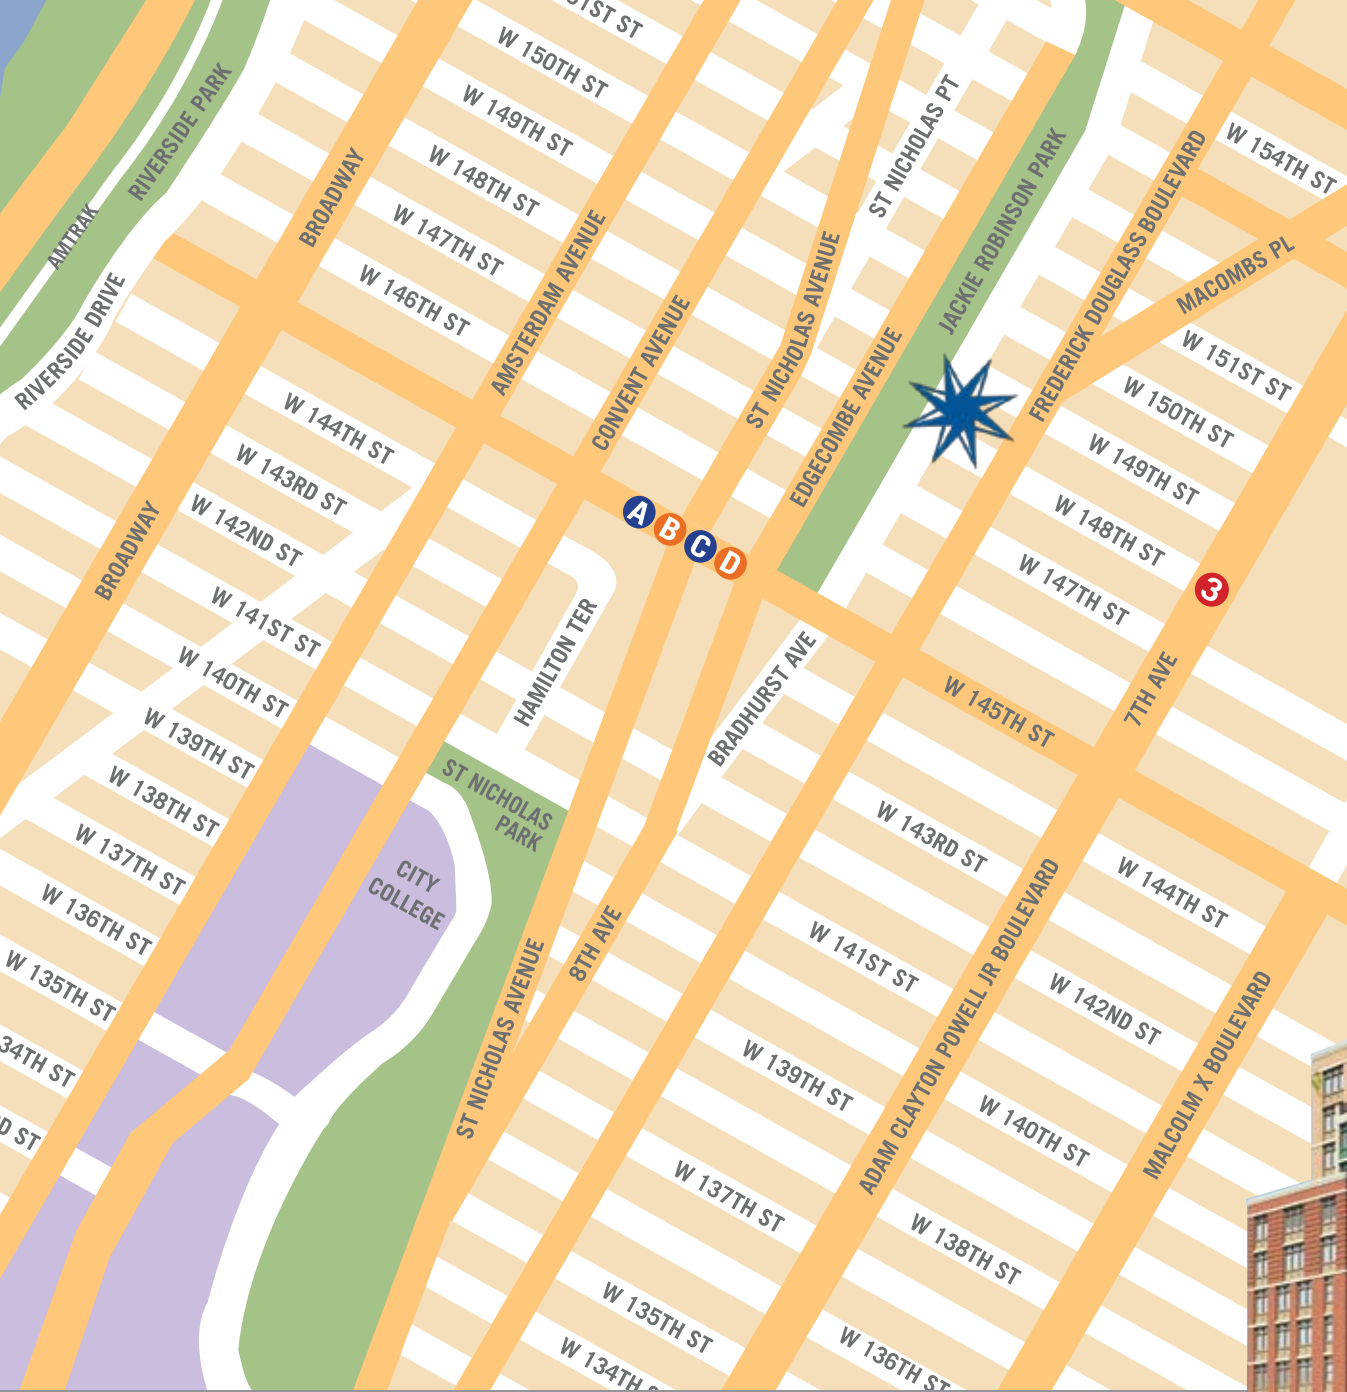

ELLINGTON ON THE PARK

Live in a neighborhood surrounded by beautiful parks and close to the historic districts of Sugar Hill and Hamilton Heights.

Ellington on the Park overlooks Jackie Robinson Park—with its new playground and swimming pool—and is just minutes from St Nicholas Park and Riverbank State Park. Located at Bradhurst Avenue and West 148th Street, it's convenient to popular shops; restaurants; the A, B, C, D and 3 subway lines; and just two express stops to Midtown Manhattan. Ellington on the Park is a perfect place to call home.

646.253.0331

www.ELLINGTONONTHEPARK.COM

ELLINGTON ON THE PARK, 130 BRADHURST AVENUE, NEW YORK, NY 10039

home is where the park is

The complete offering terms are in an offering plan available from sponsor. File No. CC07-0001. Artist Rendering. It is our policy to provide housing opportunities to all persons.